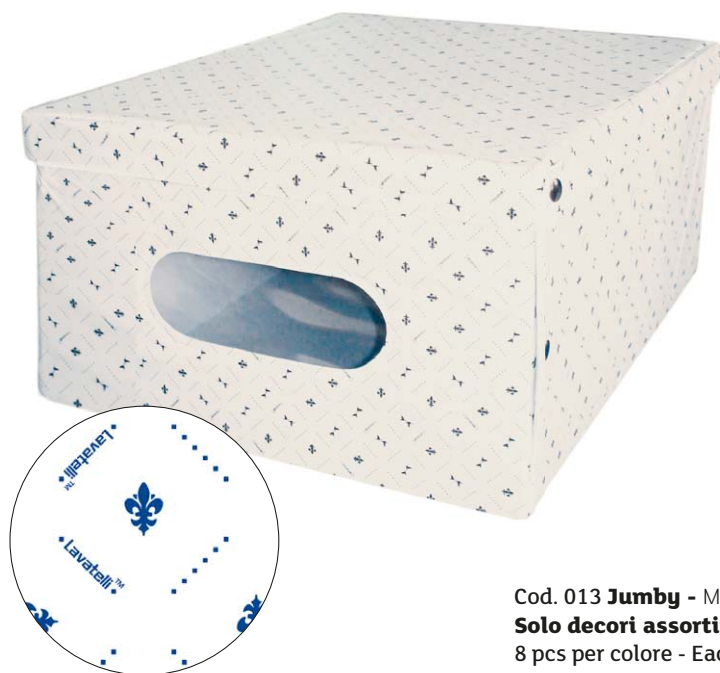

Cod. 013 Jumby - MASTER PACK - 24 pcs
Solo decori assortiti
8 pcs per colore - Each color
EAN: 8006843 00013 1
Decori originali firmati Lavatelli™

Custodie – Polietilene

Cases for clothes polyethilene